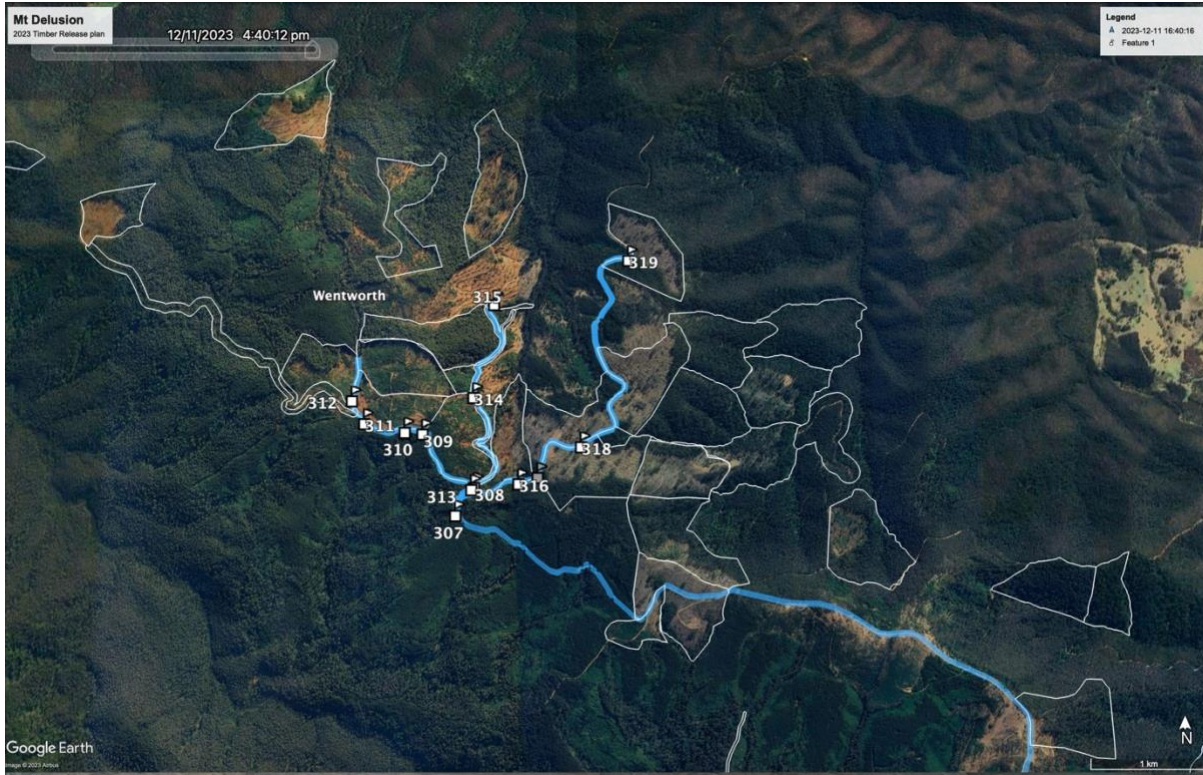

VicForests Failed Coupe Regeneration
GEG Blackberry survey – Delusion-Wentworth logged coupes
Surveyed 11 December 2023
Note: Waypoints (WP)

Google Earth Screenshots 11 December 2023 - see Waypoints (GEG)

WP 308

Location: Groves Gap Rd-New Rush Tk

Coupe: Groves Gap 771-507-0002

Logged 2015/16

DSC: 5389, 5398, 5401, 5402

WP 308 Groves Gap Rd-New Rush Track - Logged 2015/16. Pic: L. Roberts, 11 December 2023

WP 308 Groves Gap Rd-New Rush Track - Logged 2015/16. Pic: L. Roberts, 11 December 2023

WP 308 Groves Gap Rd-New Rush Track - Logged 2015/16. Pic: L. Roberts, 11 December 2023 2023

WP 308 Groves Gap Rd-New Rush Track - Logged 2015/16. Pic: L.Roberts, 11 December 2023

WP 309

Location: Groves Gap Rd